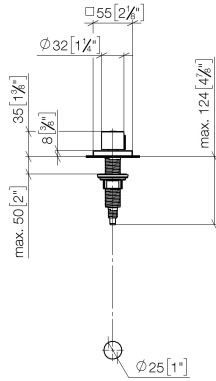

Strainer waste with control handle - Dark Chrome

LOT

10 711 970

- control for single basin
- including adapter for Bowden cable

Fits LOT

	Dark Chrome	10 711 970-19
	Chrome	10 711 970-00
	Brushed Platinum	10 711 970-06
	Platinum	10 711 970-08
	Durabross (23kt Gold)	10 711 970-09
	Brushed Durabross (23kt Gold)	10 711 970-28
	Matte Black	10 711 970-33
	Brushed Champagne (22kt Gold)	10 711 970-46
	Champagne (22kt Gold)	10 711 970-47
	Brushed Chrome	10 711 970-93
	Brushed Dark Platinum	10 711 970-99

10 711 970

mm [inches]

Strainer waste with control handle - Dark Chrome

LOT

10 711 970

Parts for other
finishes can be found
here: [Chrome](#)